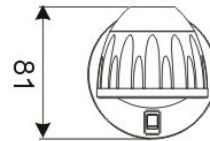

# LED Wall Lighting – LR-W00123

Model No.	LR-W00123
LED Type	CREE XRC
LED Q'TY.	1
Beam Angle	60°
Minimum luminous flux(lm)	150
Voltage	120~240V
LED Watt	3W
Environmental Temperature	- 20°C-60°C
Environmental Humidity	0%-95%
Safety Class	I
Safety Type	IP20
Material	Aluminium
Driver	Included