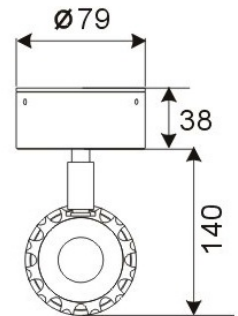

# LED Wall Lighting – LR-W00123

Model No.	LR-W00123
LED Type	CREE XRC
LED Q'TY.	1
Beam Angle	60°
Minimum luminous flux(lm)	150
Voltage	120~240V
LED Watt	3W
Environmental Temperature	- 20°C-60°C
Environmental Humidity	0%-95%
Safety Class	I
Safety Type	IP20
Material	Aluminium
Driver	Included